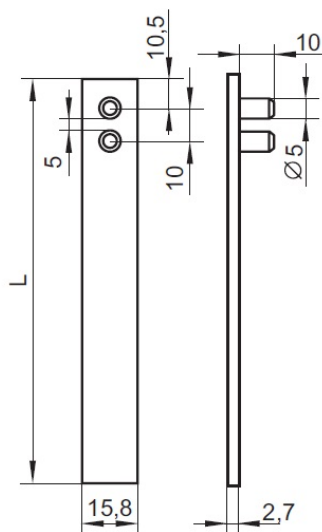

PRODUCT SHEET

Description:

Locking Bar F/Central Lock 4103, 500mm, Aluminium

Item number:

14.04.171-0

Units	Box	Carton	HS Code	Barcode
Pcs.	40	200	8301600090	 5704866040556

L = 500 or 700 mm

SISO A/S